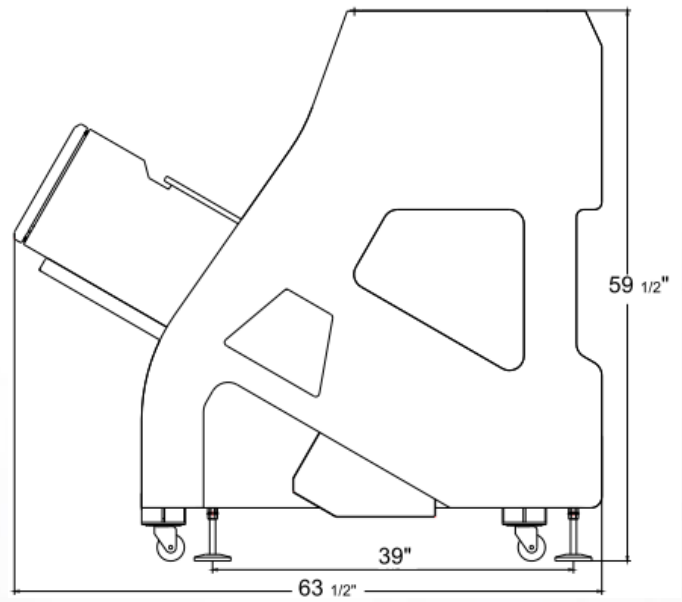

Minimized Footprint, Maximized Efficiency...

Free demo and sample testing available

Perfect for labs, scale-houses and low-volume production

Model	MICRO	MINI-Q32	M1
Ejectors	16	32	60
Power Capacity (Single Phase, 60 Hz)	110V, 4.5A	110V, 15A	180-240VAC, 20A
Air Consumption (CFM)	3	8	12
Weight (lbs.)	150	500	680
Width (In.)	11"	28	30 ½"
Depth (In.)	24 ½"	47 ½"	63 ½"
Height (In.)	24 ½"	77 ½"	59 ½"
Throughput (up to)	500lbs/hr	600lbs/hr	4000lbs/hr