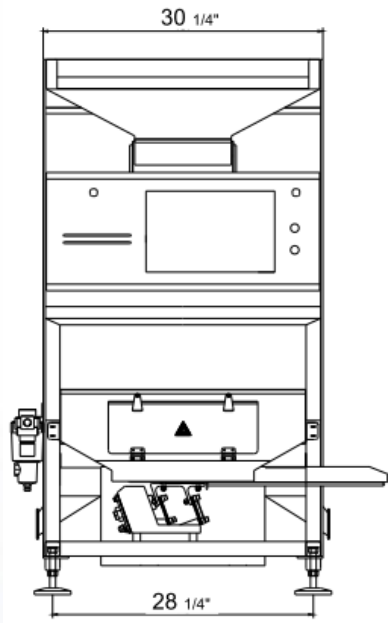

Minimized Footprint, Maximized Efficiency...

Free demo and sample testing available

Perfect for labs, scale-houses and low-volume production

Model	MICRO	MINI-Q32	M1
Ejectors	16	32	60
Power Capacity (Single Phase, 60 Hz)	110V, 4.5A	110V, 15A	180-240VAC, 20A
Air Consumption (CFM)	3	8	12
Weight (lbs.)	150	500	680
Width (In.)	11"	28	30 ½"
Depth (In.)	24 ½"	47 ½"	63 ½"
Height (In.)	24 ½"	77 ½"	59 ½"
Throughput (up to)	500lbs/hr	600lbs/hr	4000lbs/hr