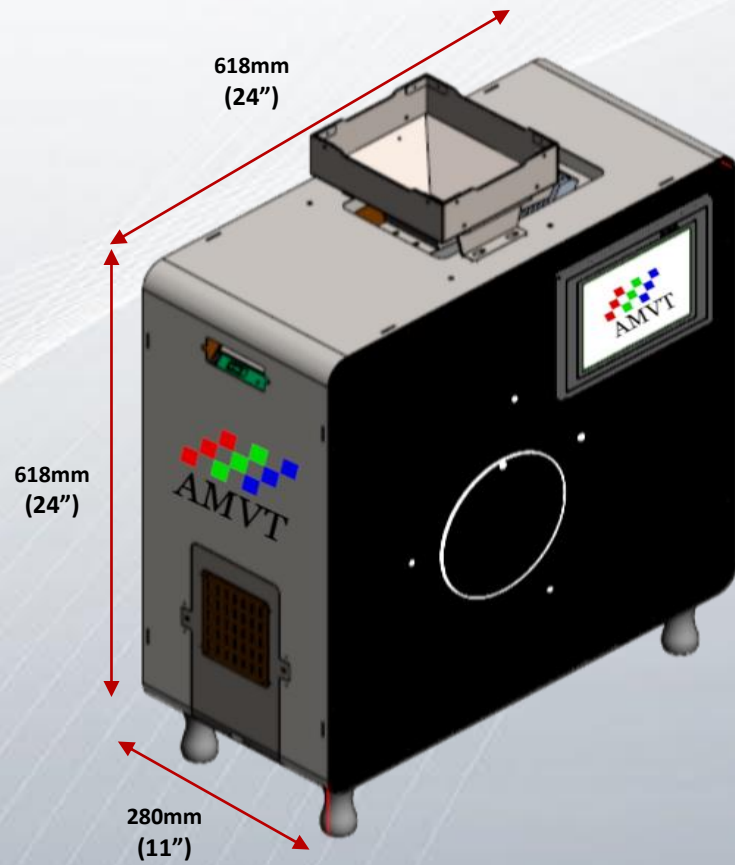

Complete Functionality

Sort any material with the same full colour CCD RGB cameras and sensors, various NIR* sensor options and same great A.I. software featured in our production size sorters.

User Friendly Interface and Maintenance

Minimized Footprint, Maximized Efficiency...

Free demo and sample testing available

Perfect for labs, scale-houses and low-volume production

Model	MICRO	MINI-Q32	M1
Ejectors	16	32	60
Power Capacity (Single Phase, 60 Hz)	110V, 4.5A	110V, 15A	180-240VAC, 20A
Air Consumption (CFM)	3	8	12
Weight (lbs.)	150	500	680
Width (In.)	11"	28	30 ½"
Depth (In.)	24 ½"	47 ½"	63 ½"
Height (In.)	24 ½"	77 ½"	59 ½"
Throughput (up to)	500lbs/hr	600lbs/hr	4000lbs/hr