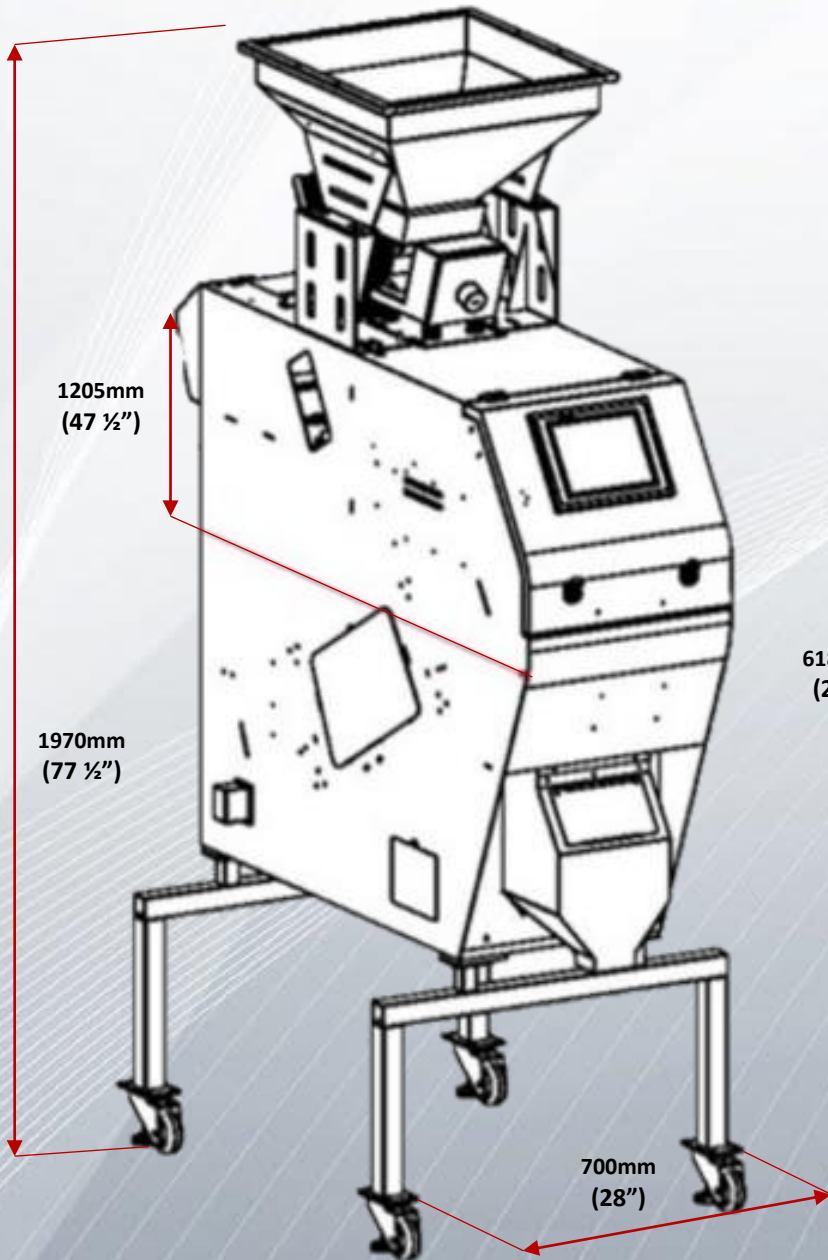

Minimized Footprint, Maximized Efficiency...

Free demo and sample testing available

Perfect for labs, scale-houses and low-volume production

Model	MICRO	MINI-Q32	M1
Ejectors	16	32	60
Power Capacity (Single Phase, 60 Hz)	110V, 4.5A	110V, 15A	180-240VAC, 20A
Air Consumption (CFM)	3	8	12
Weight (lbs.)	150	500	680
Width (In.)	11"	28	30 ½"
Depth (In.)	24 ½"	47 ½"	63 ½"
Height (In.)	24 ½"	77 ½"	59 ½"
Throughput (up to)	500lbs/hr	600lbs/hr	4000lbs/hr